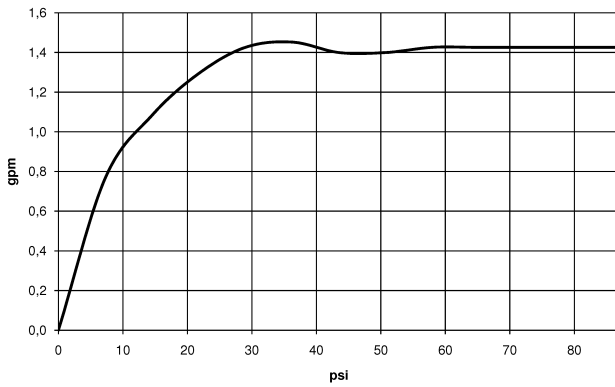

Kitchen - Series—various
Profi hand spray set - polished chrome
Article number: 27 789 970-00 0010

Flow rate chart