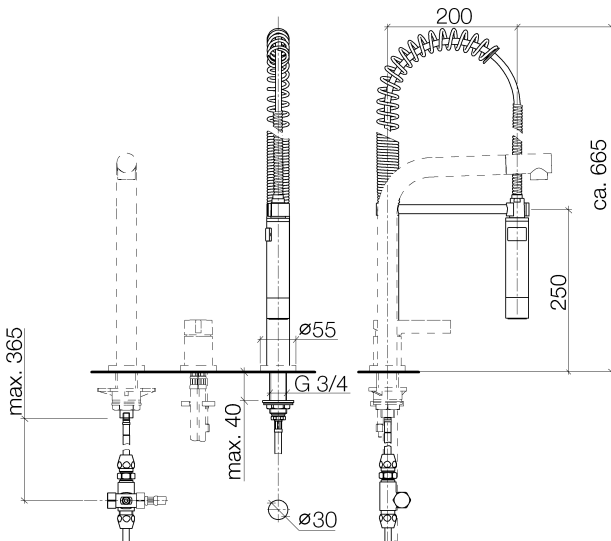

Kitchen - Series—various  
 Profi hand spray set - polished chrome  
 Article number: 27 789 970-00 0010

- Spray mode
- Automatic diverter
- Total height 26-1/8"
- Flange diameter 2-1/8"
- Profi spray hole diameter 1-1/8"
- Sprayface with descaling system
- Profispray arm can be pivoted or locked into place
- lead-free

**Codes & Standards**

- NSF/ANSI 372
- Profi spray set can be installed with or without flange
- For combination with TARA ULTRA, TARA CLASSIC, TARA, ELIO and META.02 series
- Internal backflow preventer.
- Button has to be pressed while using.

polished chrome

Dimensional drawing

All dimensions in mm / inch = mm x 0,0394

Kitchen - Series—various  
Profi hand spray set - polished chrome  
Article number: 27 789 970-00 0010

### Flow rate chart

Kitchen - Series—various  
Profi hand spray set - polished chrome  
Article number: 27 789 970-00 0010